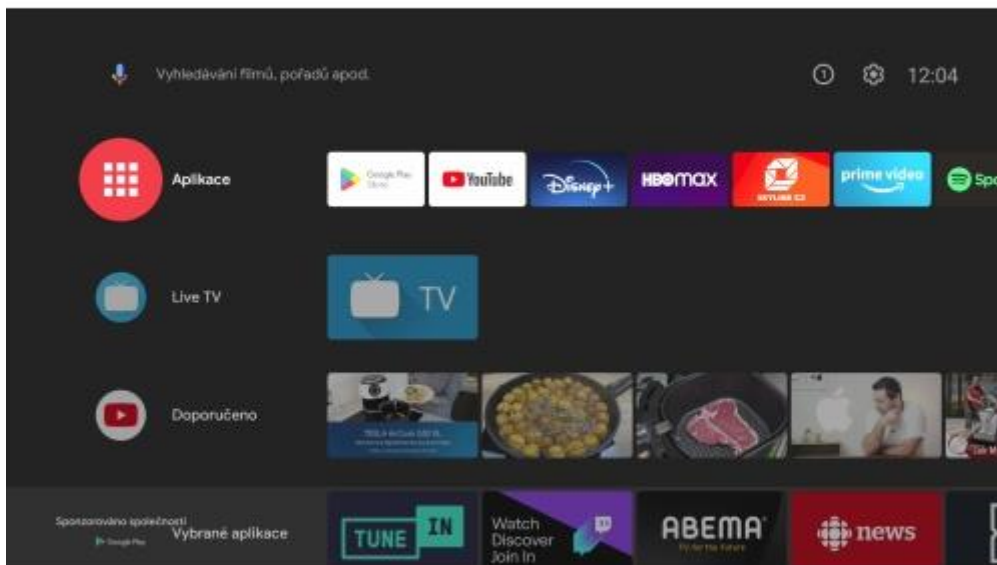

### **Wireless sharing of content from a mobile phone or tablet**

Chromecast built-in™ is a practical technology with which you will be able to stream your favorite multimedia entertainment and applications from a mobile phone, laptop or tablet directly to the TV screen.

This way you can project photos and videos from your vacation, a movie from an online rental company, or a music video from YouTube. Using this function is very easy - on your device, which must be connected to the same Wi-Fi network as the TESLA MediaBox XT750, launch an application that supports Chromecast . Tap the Chromecast icon on the app screen and within seconds you'll see exactly what you have on your device. In addition, you can continue to work on it or do anything else while the selected multimedia content is playing on your TV.

## **Remote control and mirroring from your phone**

Through the Google Home application, all display content from your mobile phone or tablet can be easily transferred to the television screen via the TESLA MediaBox XT750. You can thus mirror an Internet browser, games or any other applications. In the same way, it is possible to control the device from a mobile phone or tablet via the application.

## Perfect 4K HDR picture

The modern technology hidden inside the multimedia center ensures that you can watch films, series and videos in Ultra HD 4K resolution. In addition, HDR technology ensures high contrast dynamics. This will make the image look more realistic, as if you were actually seeing it live.